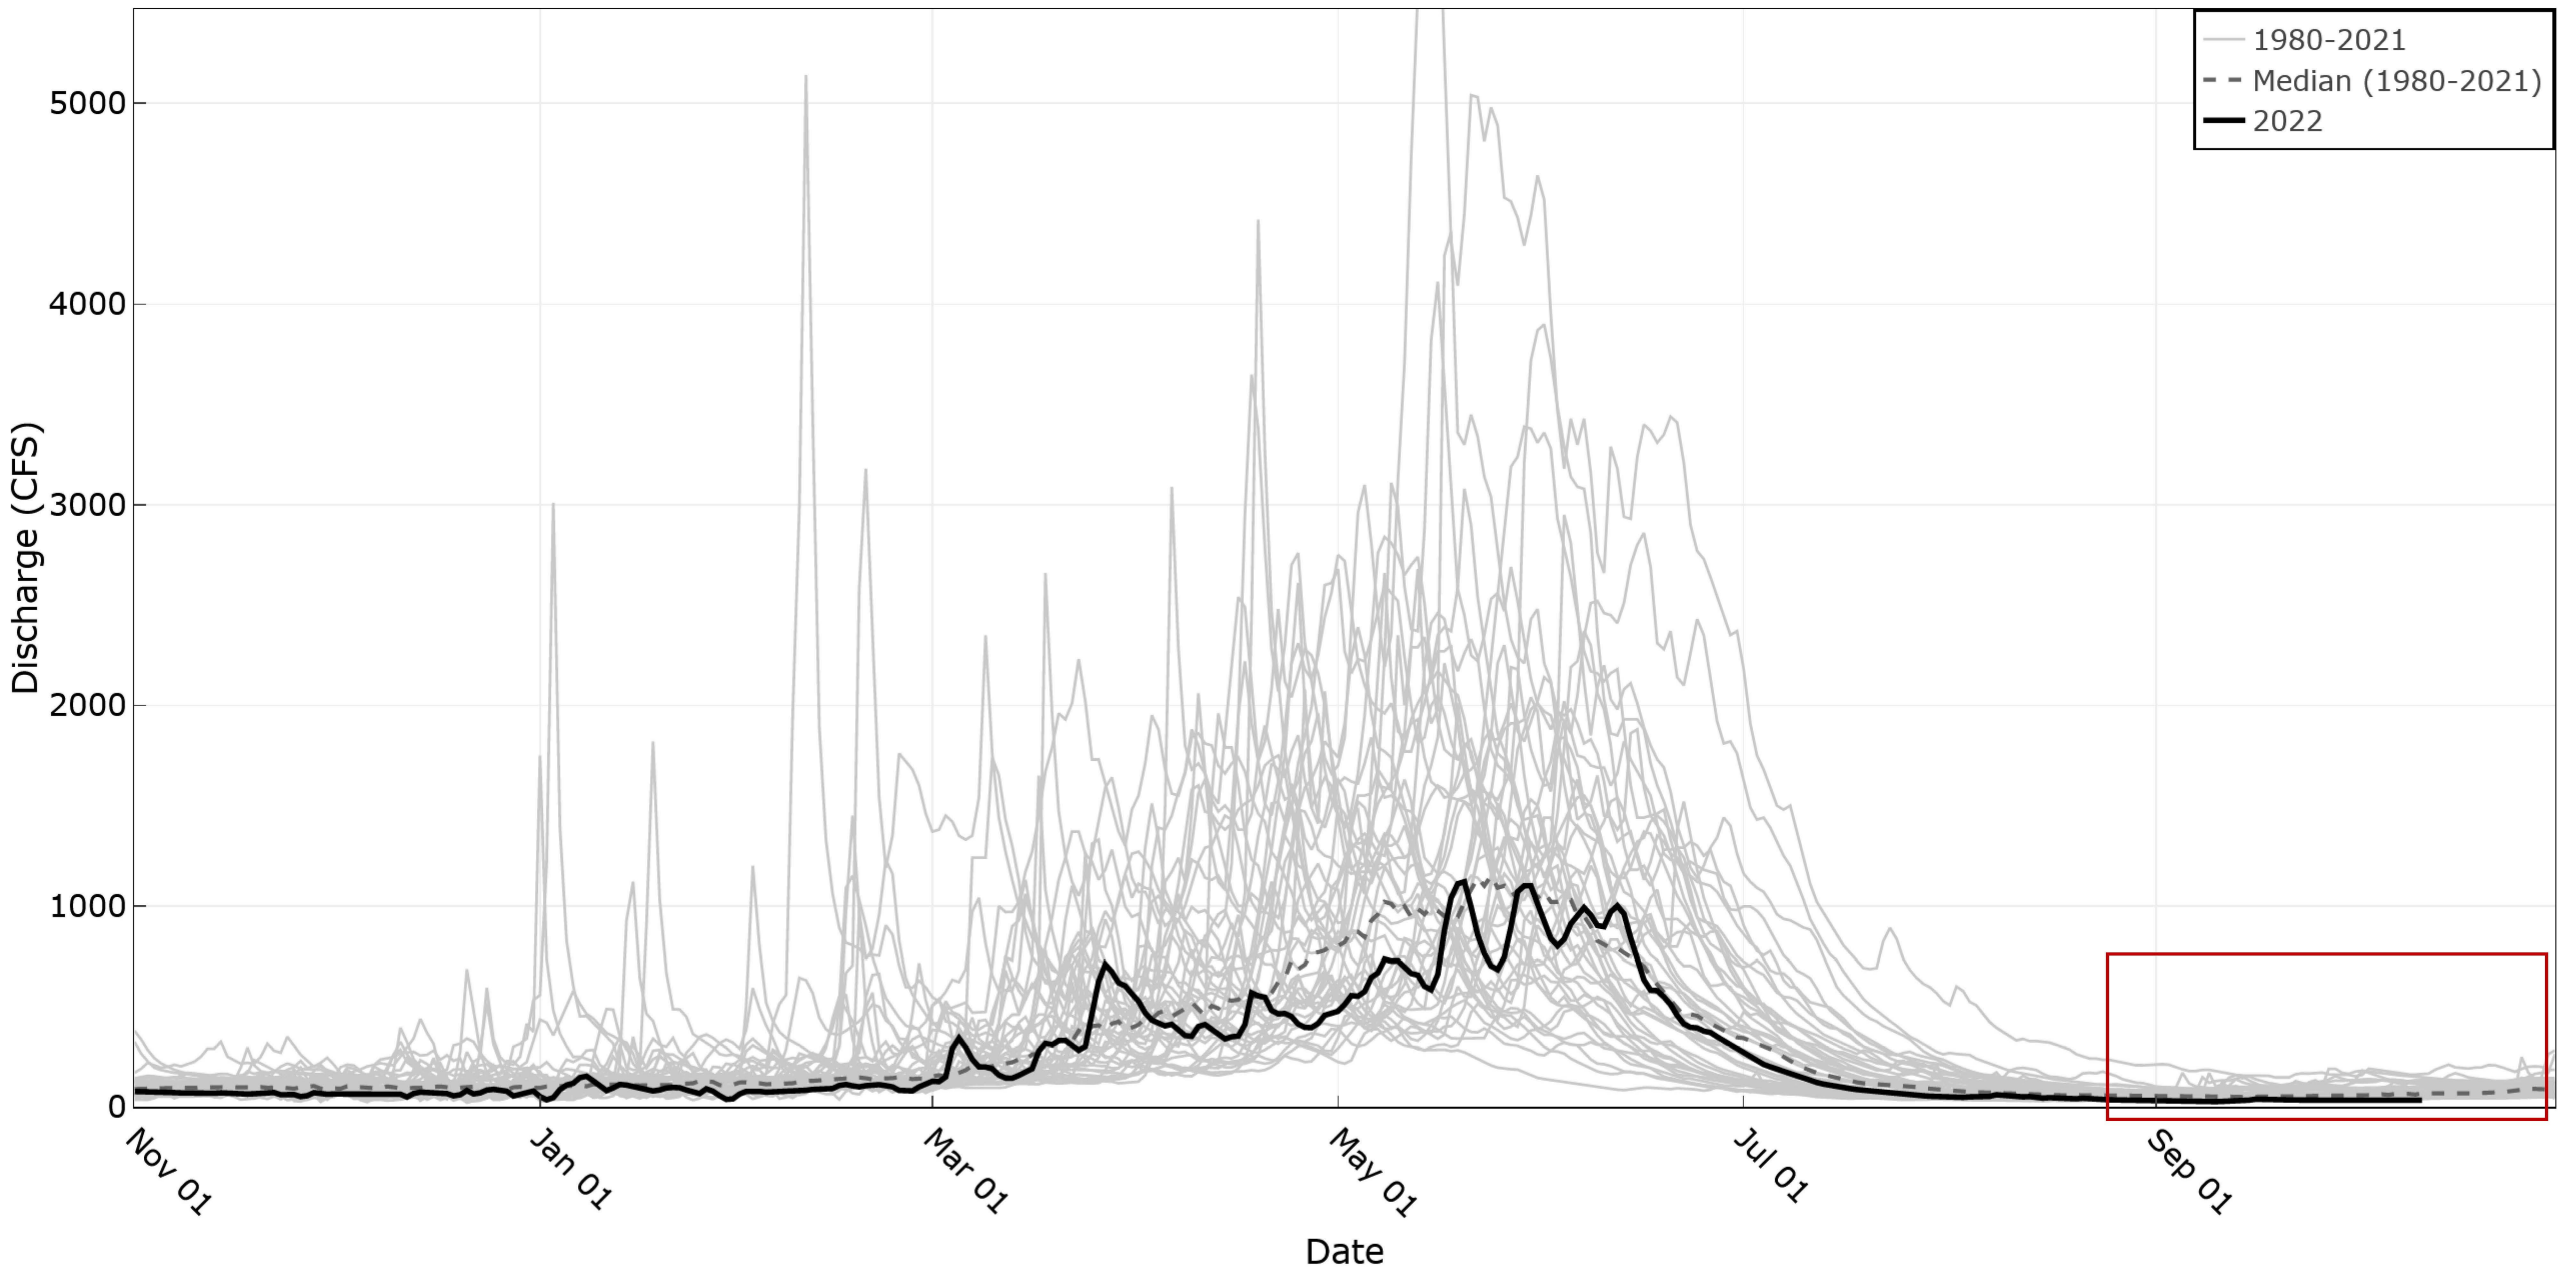

Swan Falls AADF Update

Presented by Ethan Geisler

October 13th, 2022

Streamflow at Snake River near Murphy

Bruneau River nr Hot Springs

Bruneau River nr Hot Springs

WD02 Diversions

TFCC Return Flow

Streamflow at Snake River near Murphy