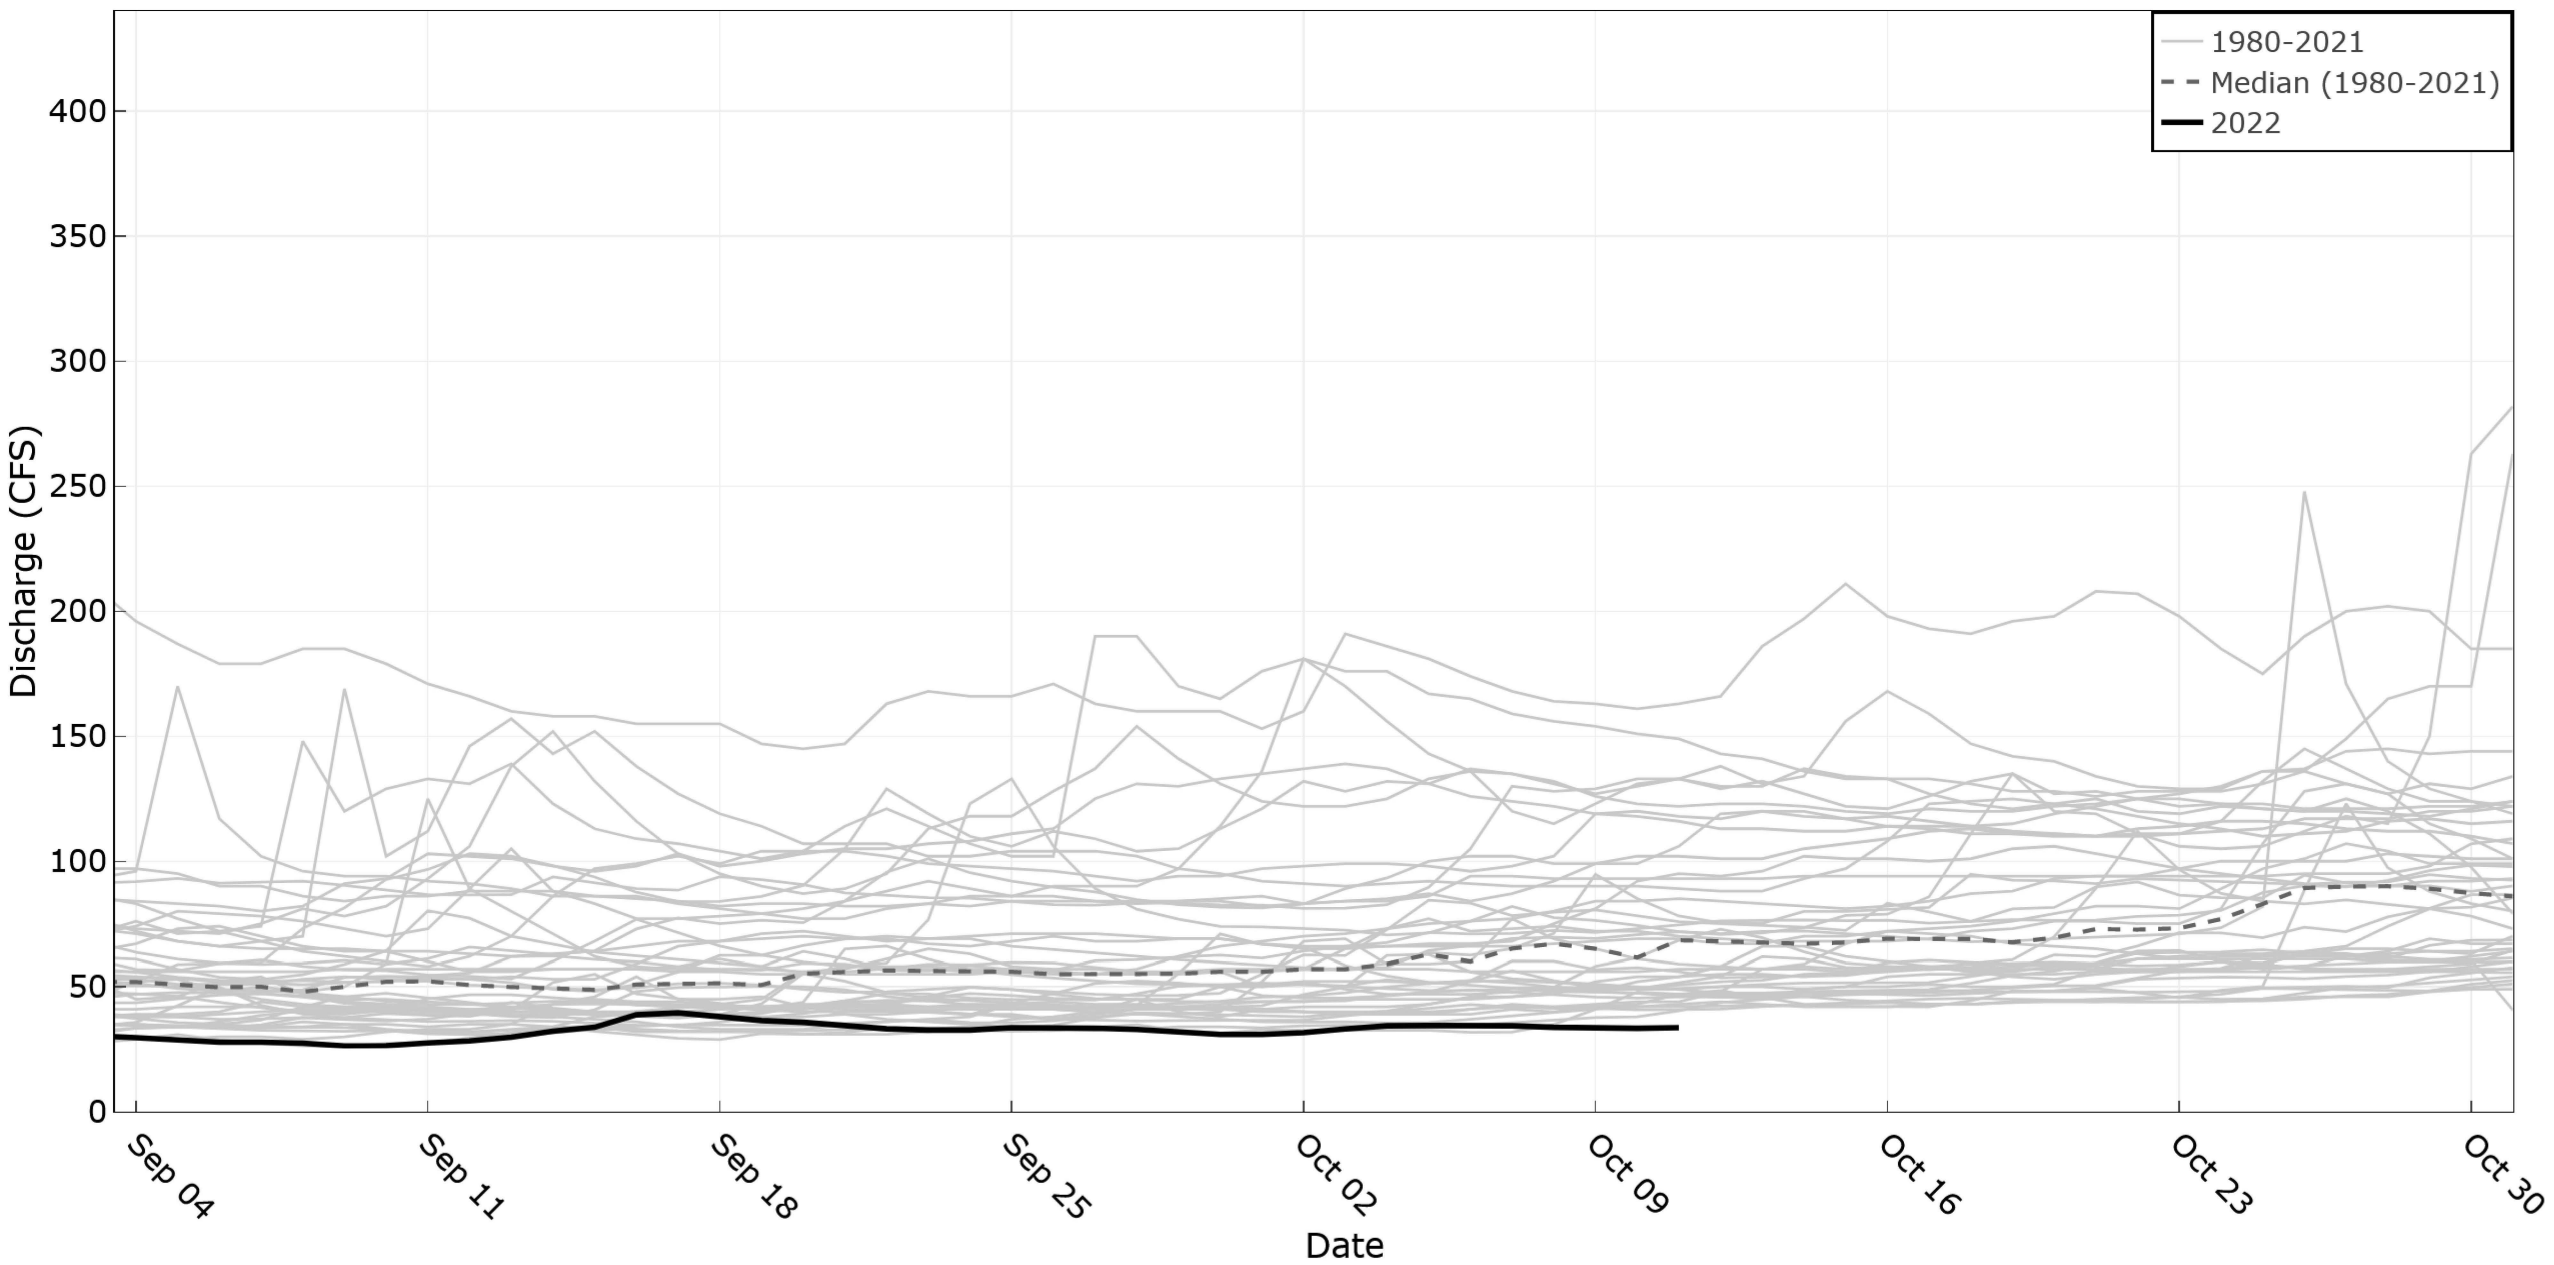

Swan Falls AADF Update

Presented by Ethan Geisler

October 13th, 2022

Streamflow at Snake River near Murphy

Bruneau River nr Hot Springs

Bruneau River nr Hot Springs

WD02 Diversions

TFCC Return Flow

Streamflow at Snake River near Murphy