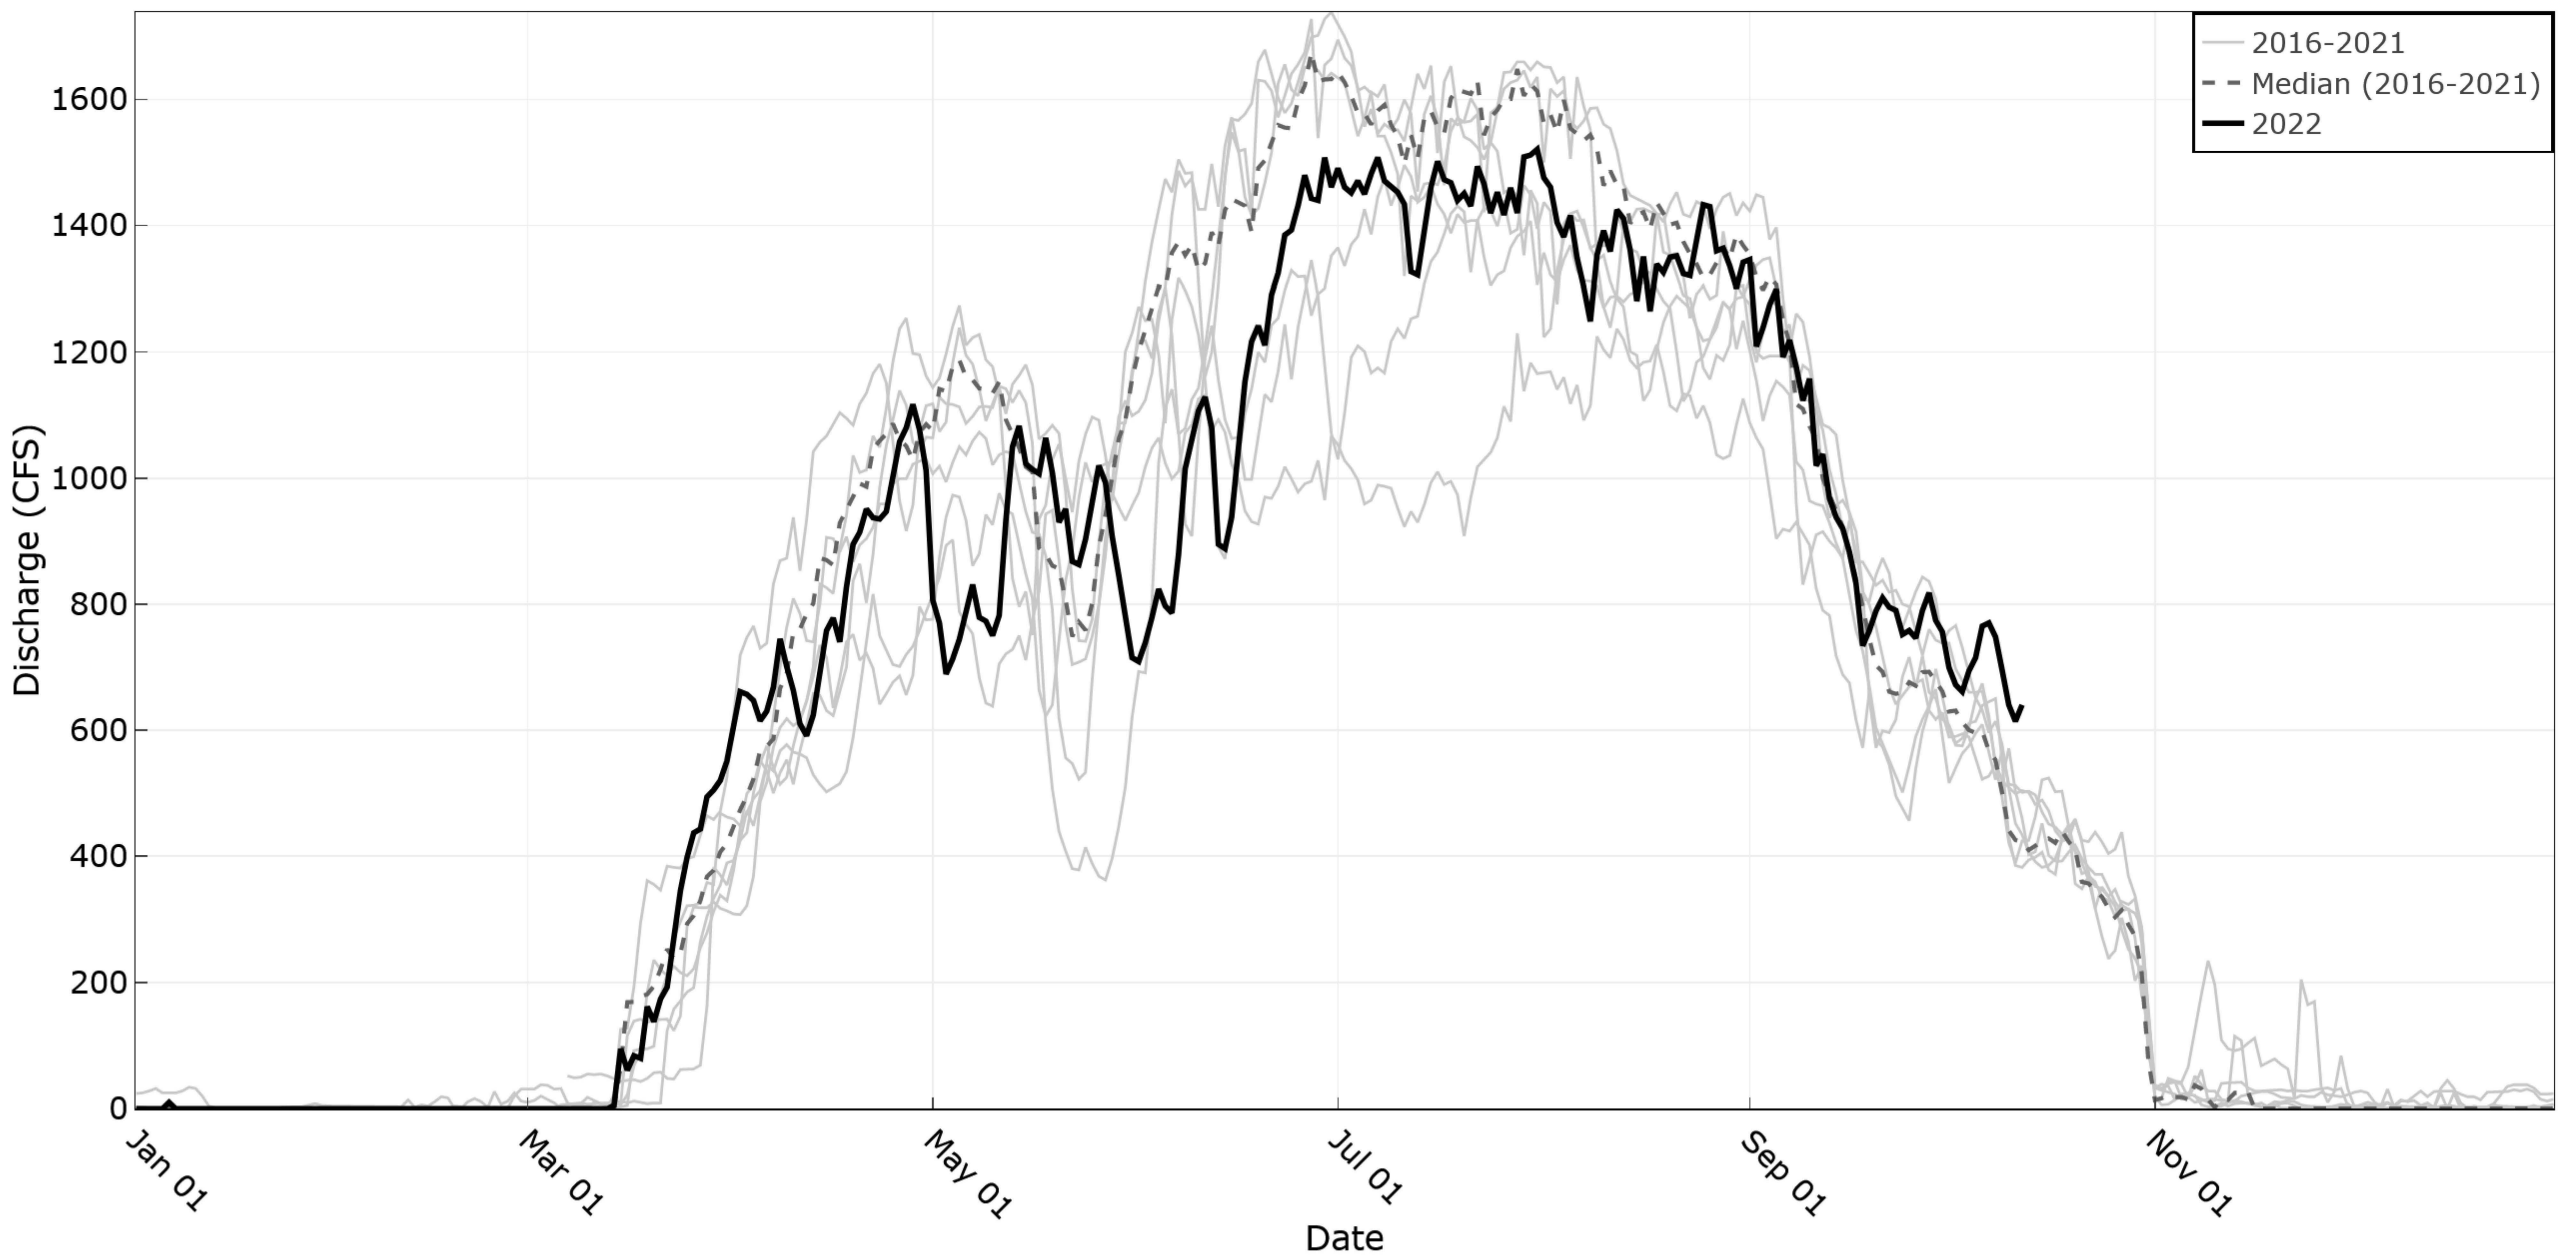

Swan Falls AADF Update

Presented by Ethan Geisler

October 13th, 2022

Streamflow at Snake River near Murphy

Bruneau River nr Hot Springs

Bruneau River nr Hot Springs

WD02 Diversions

TFCC Return Flow

Streamflow at Snake River near Murphy