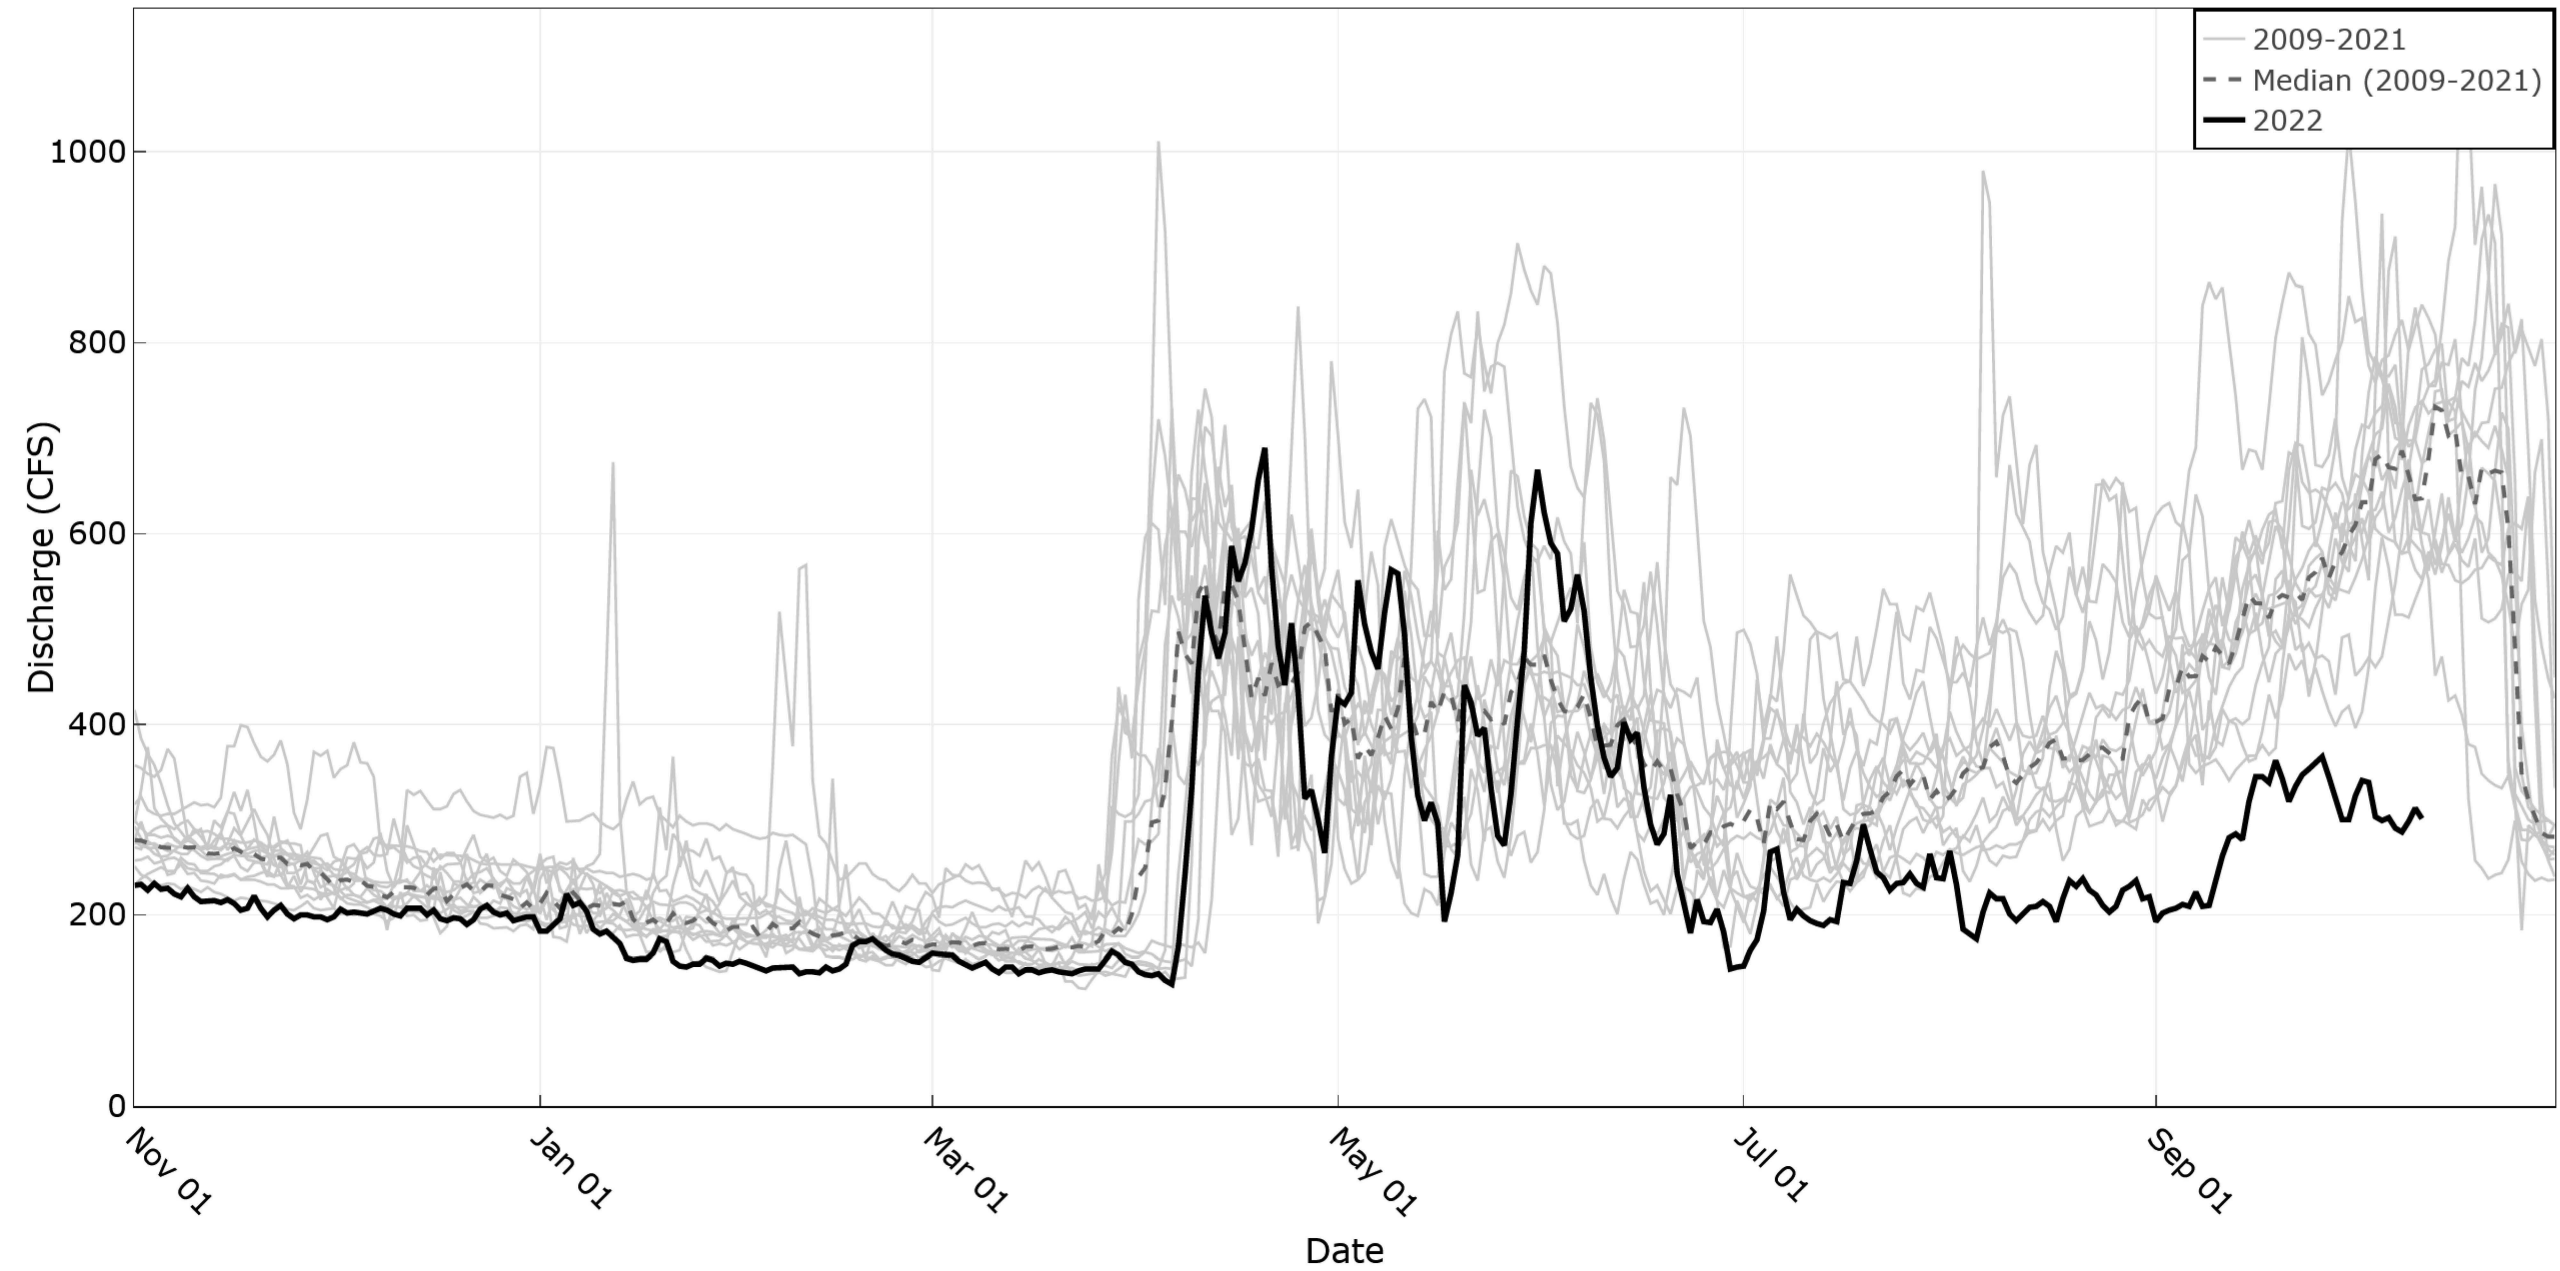

Swan Falls AADF Update

Presented by Ethan Geisler

October 13th, 2022

Streamflow at Snake River near Murphy

Bruneau River nr Hot Springs

Bruneau River nr Hot Springs

WD02 Diversions

TFCC Return Flow

Streamflow at Snake River near Murphy