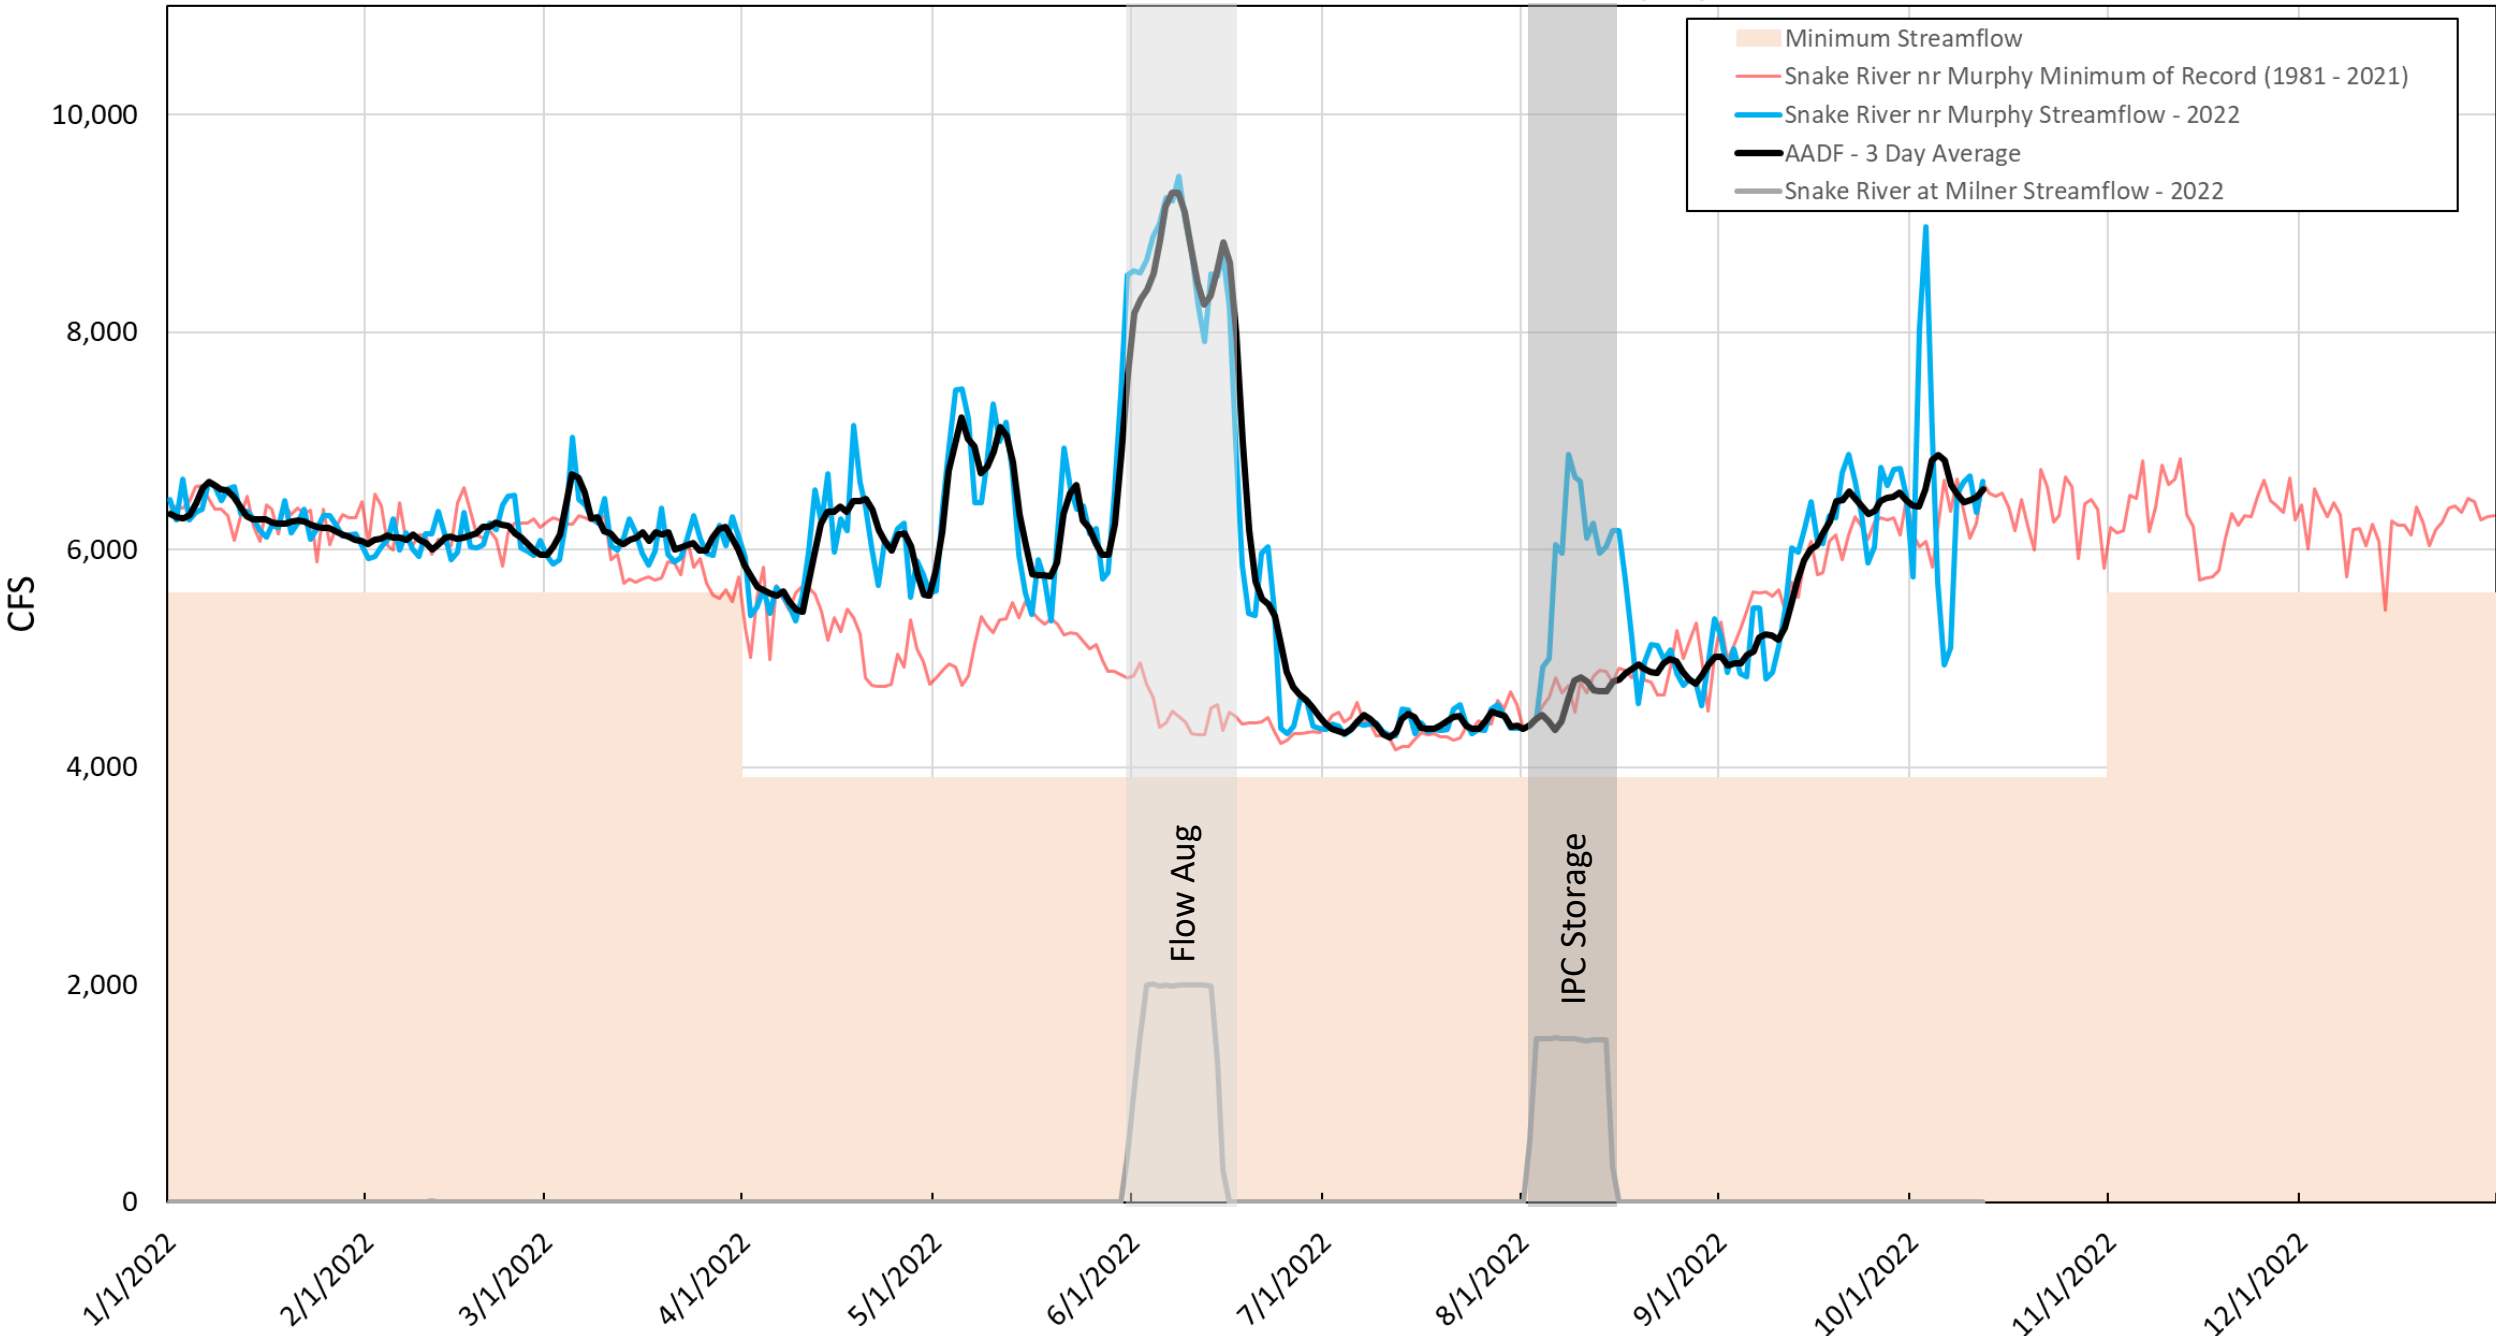

Swan Falls AADF Update

Presented by Ethan Geisler

October 13th, 2022

Streamflow at Snake River near Murphy

Bruneau River nr Hot Springs

Bruneau River nr Hot Springs

WD02 Diversions

TFCC Return Flow

Streamflow at Snake River near Murphy