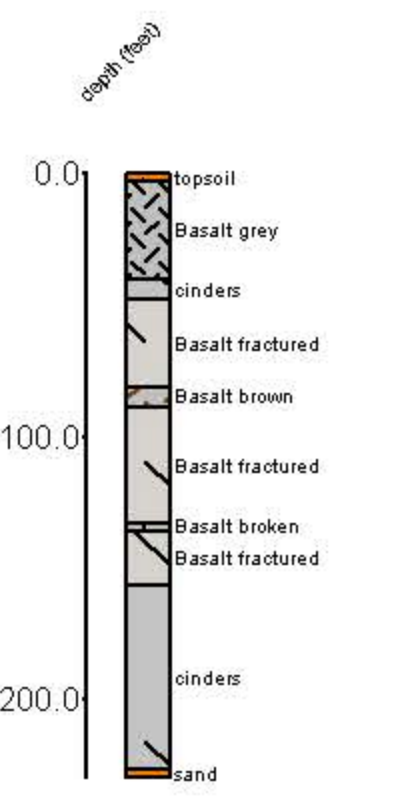

Cross Section A-A'

A

A'

Four H farms

A&B Domestic
B O R

Burley Well 5
Burley City
Meyburn City
Heston City

Chevron

Declo City

Frenchman's Island

Kearl

Newcomb

Wrigley

Grey and black color/pattern = basalt

Orange color/pattern = sediments