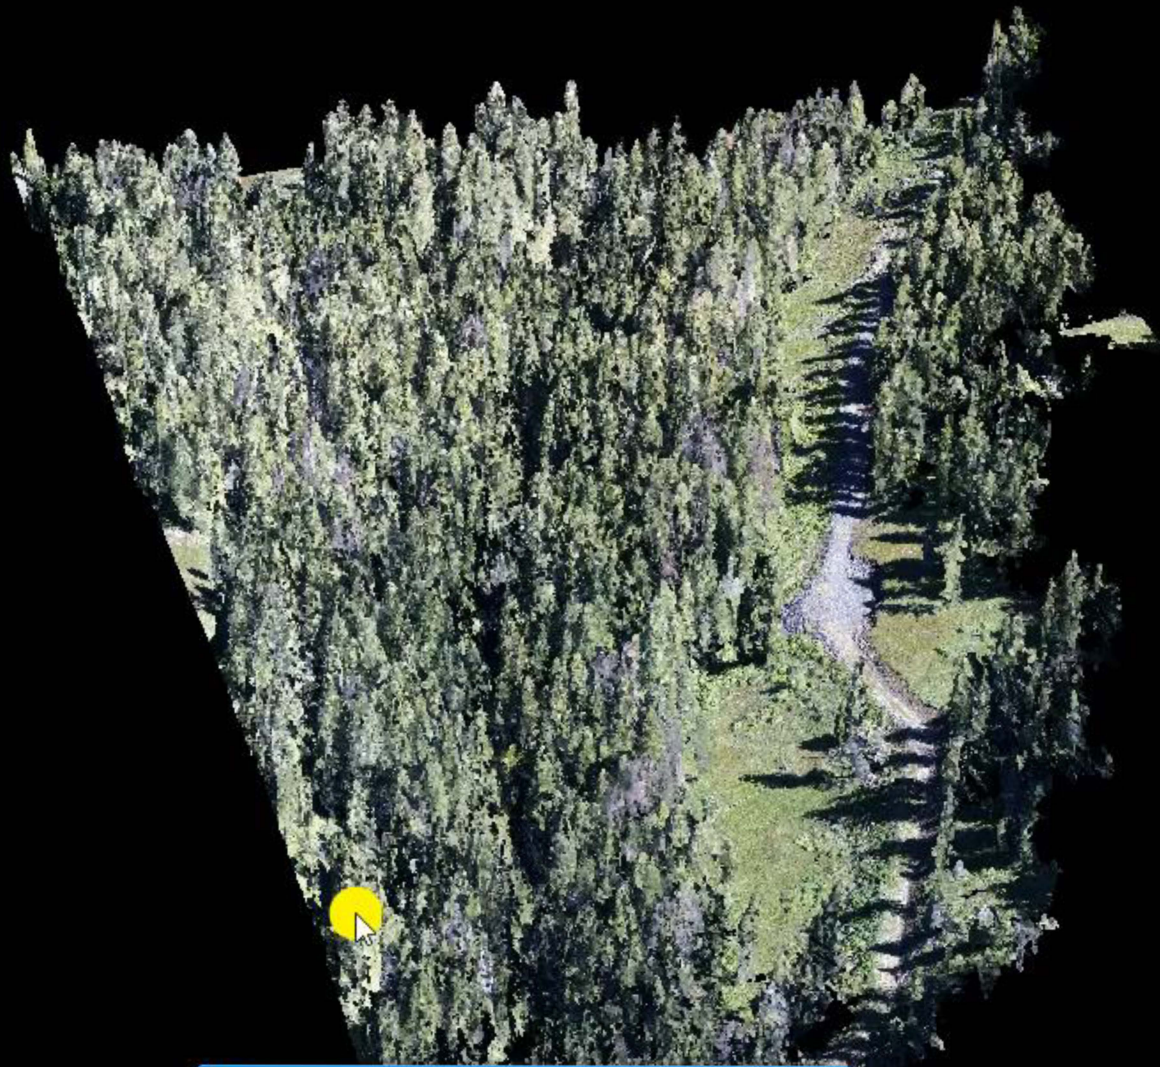

★

★

★

Apowersoft Screen Capture Pro - This is a trial version

An aerial photograph of a lush green landscape. The left side is dominated by a dense forest of tall, thin evergreen trees. The right side is a more open, grassy area with scattered shrubs and small, irregularly shaped water bodies or wetlands. The overall scene is vibrant and natural.