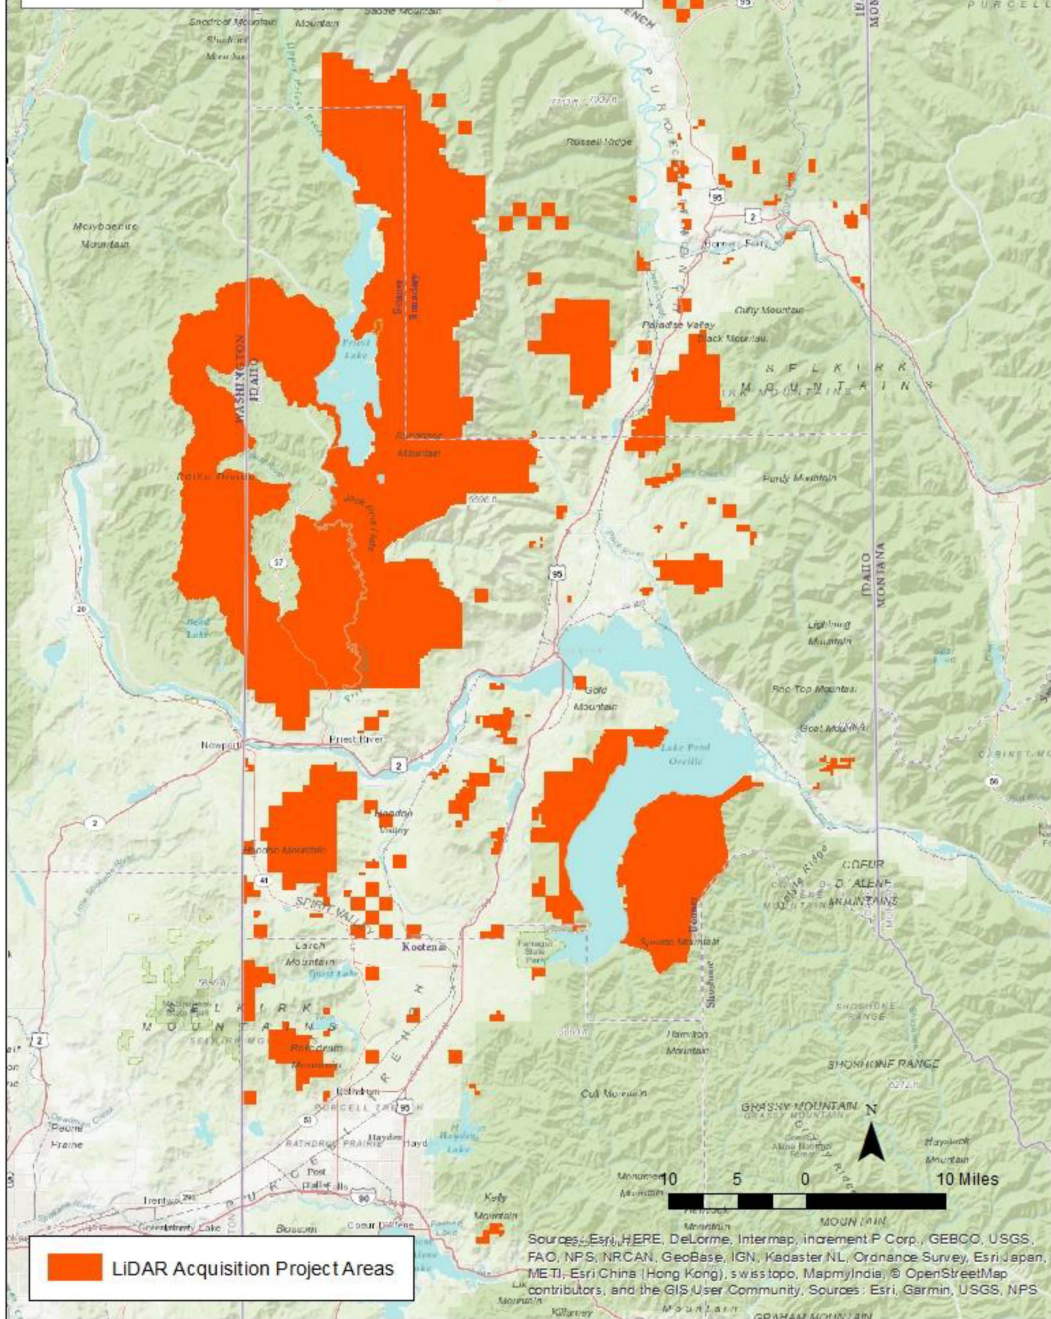

2018 Panhandle LiDAR Acquisition