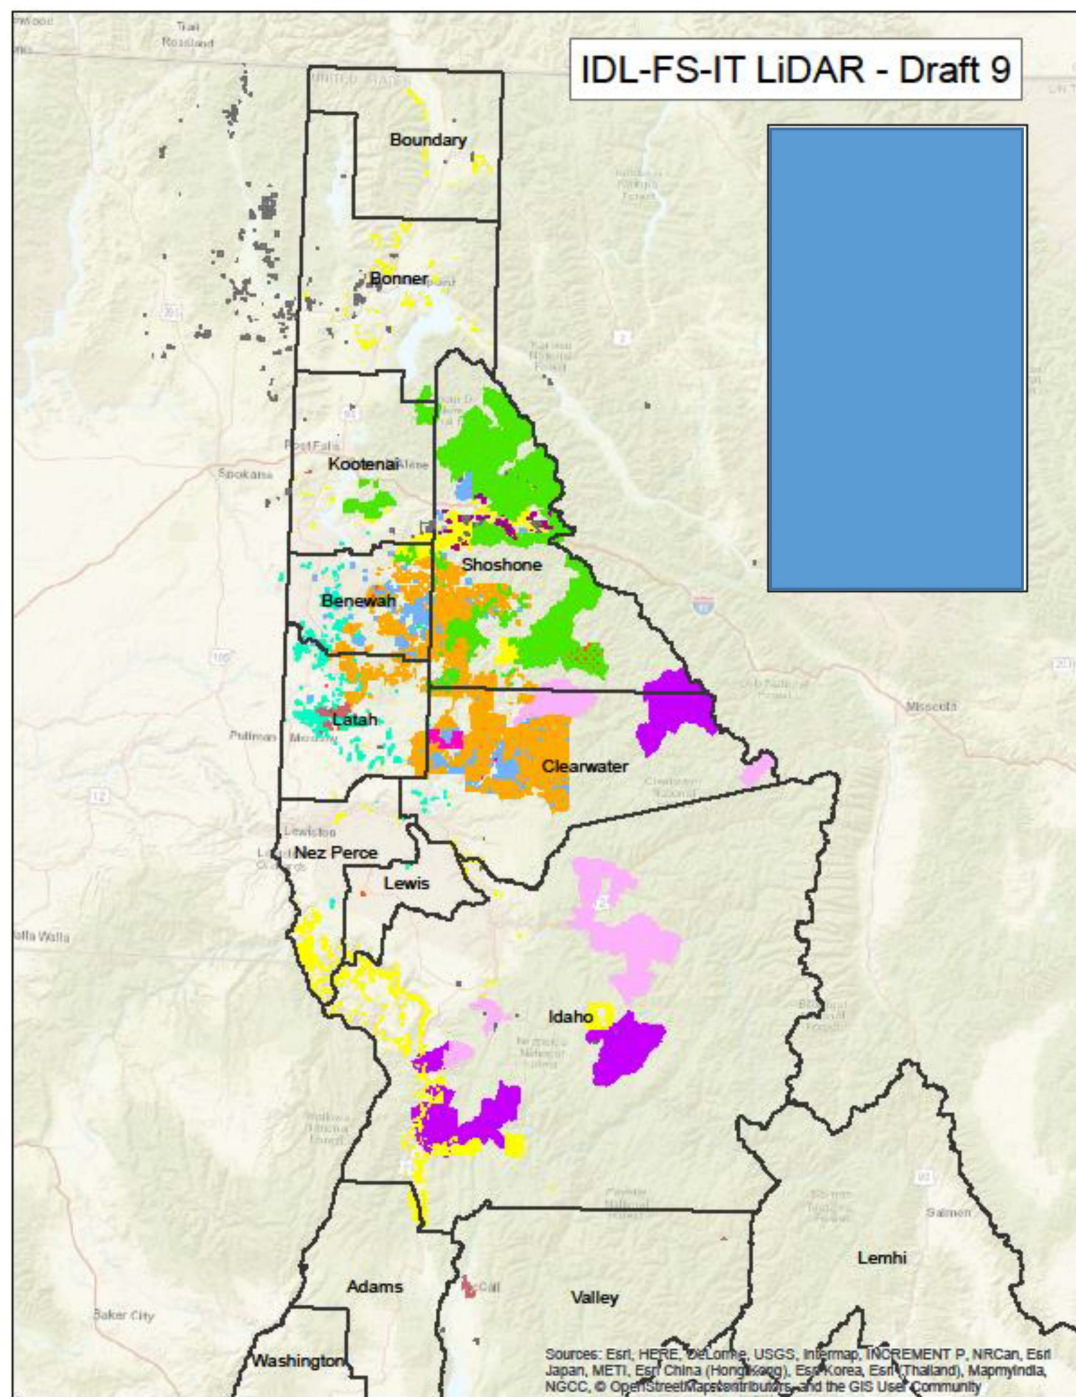

IDL-FS-IT LiDAR - Draft 9