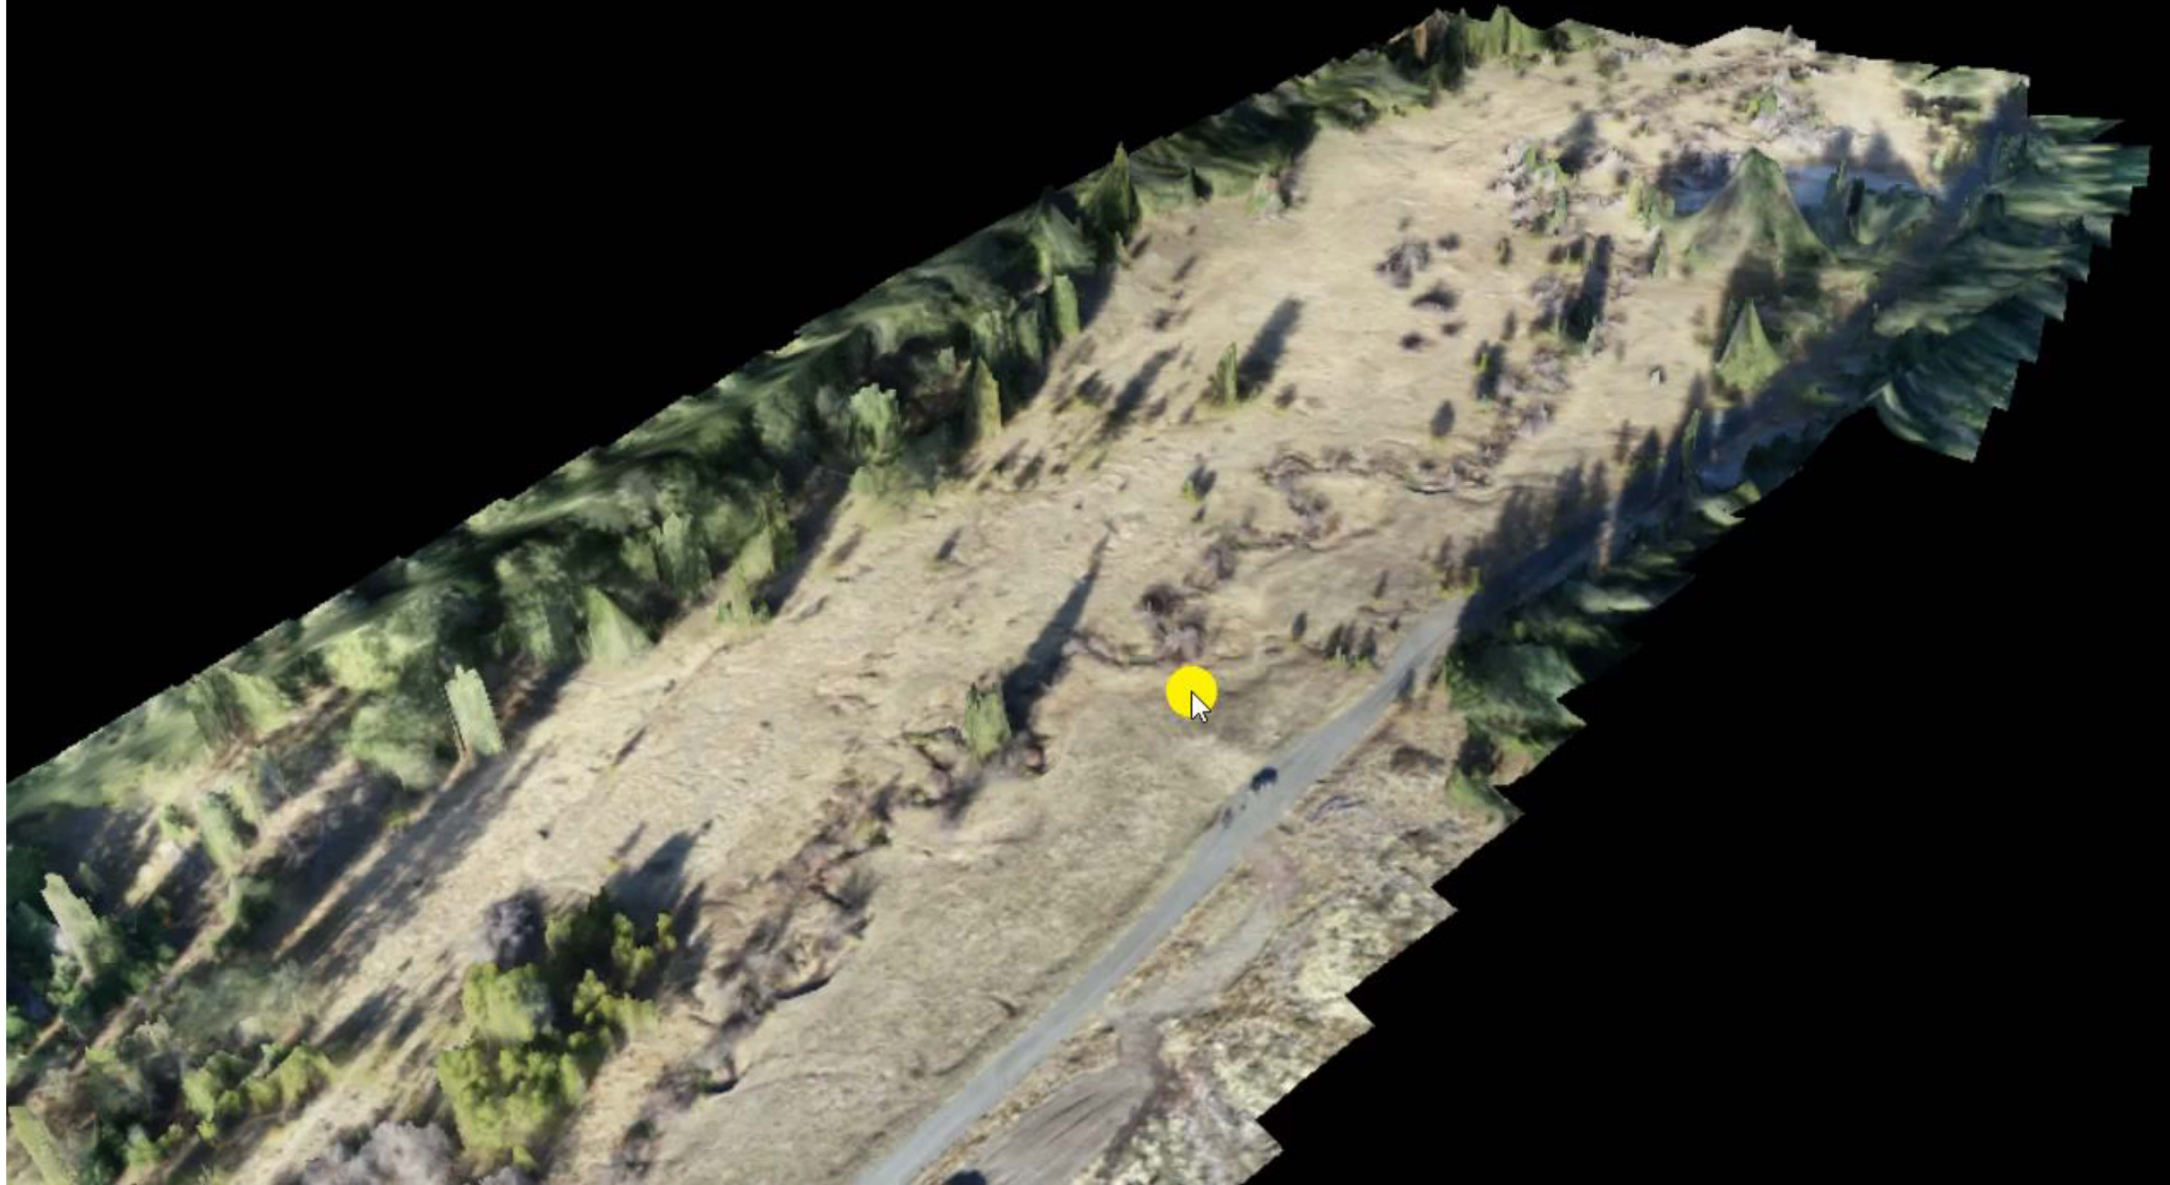

★

★

★

Apowersoft Screen Capture Pro - This is a trial version

An aerial photograph of a lush green landscape. The left side is dominated by a dense forest of tall, thin evergreen trees. The right side is a more open, grassy area with scattered shrubs and small, irregularly shaped water bodies or wetlands. The overall scene is vibrant and natural.