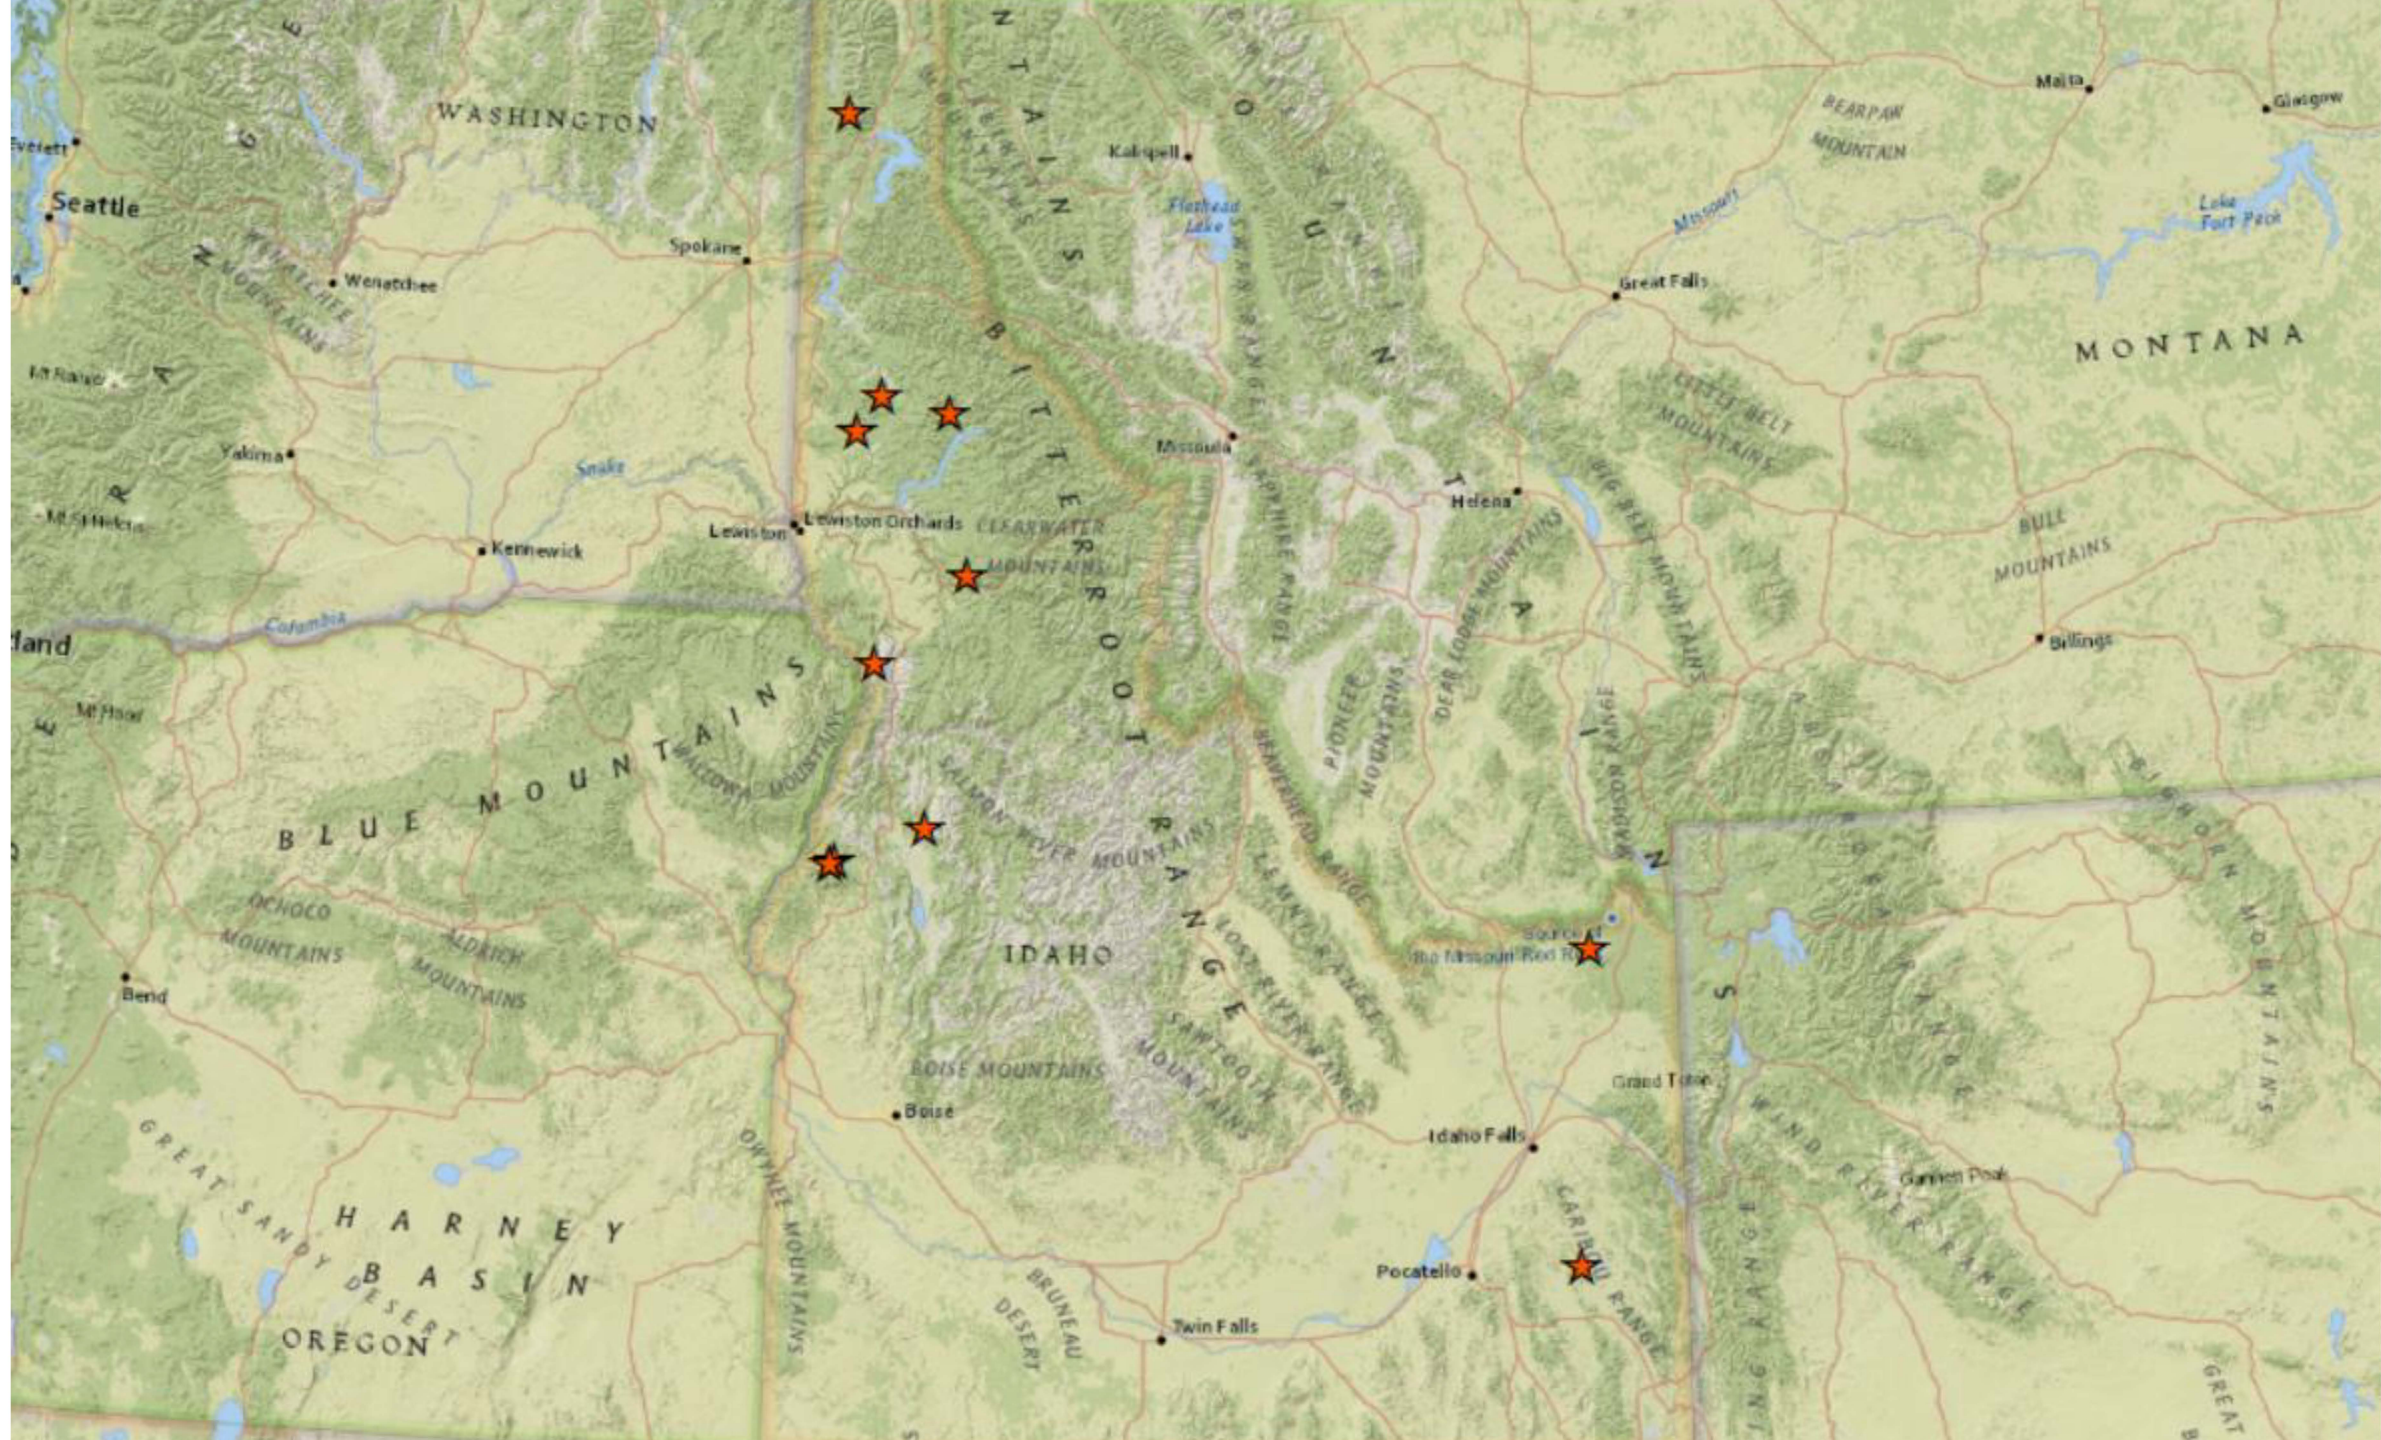

★

★

★

★

★

★

★

★

★

★