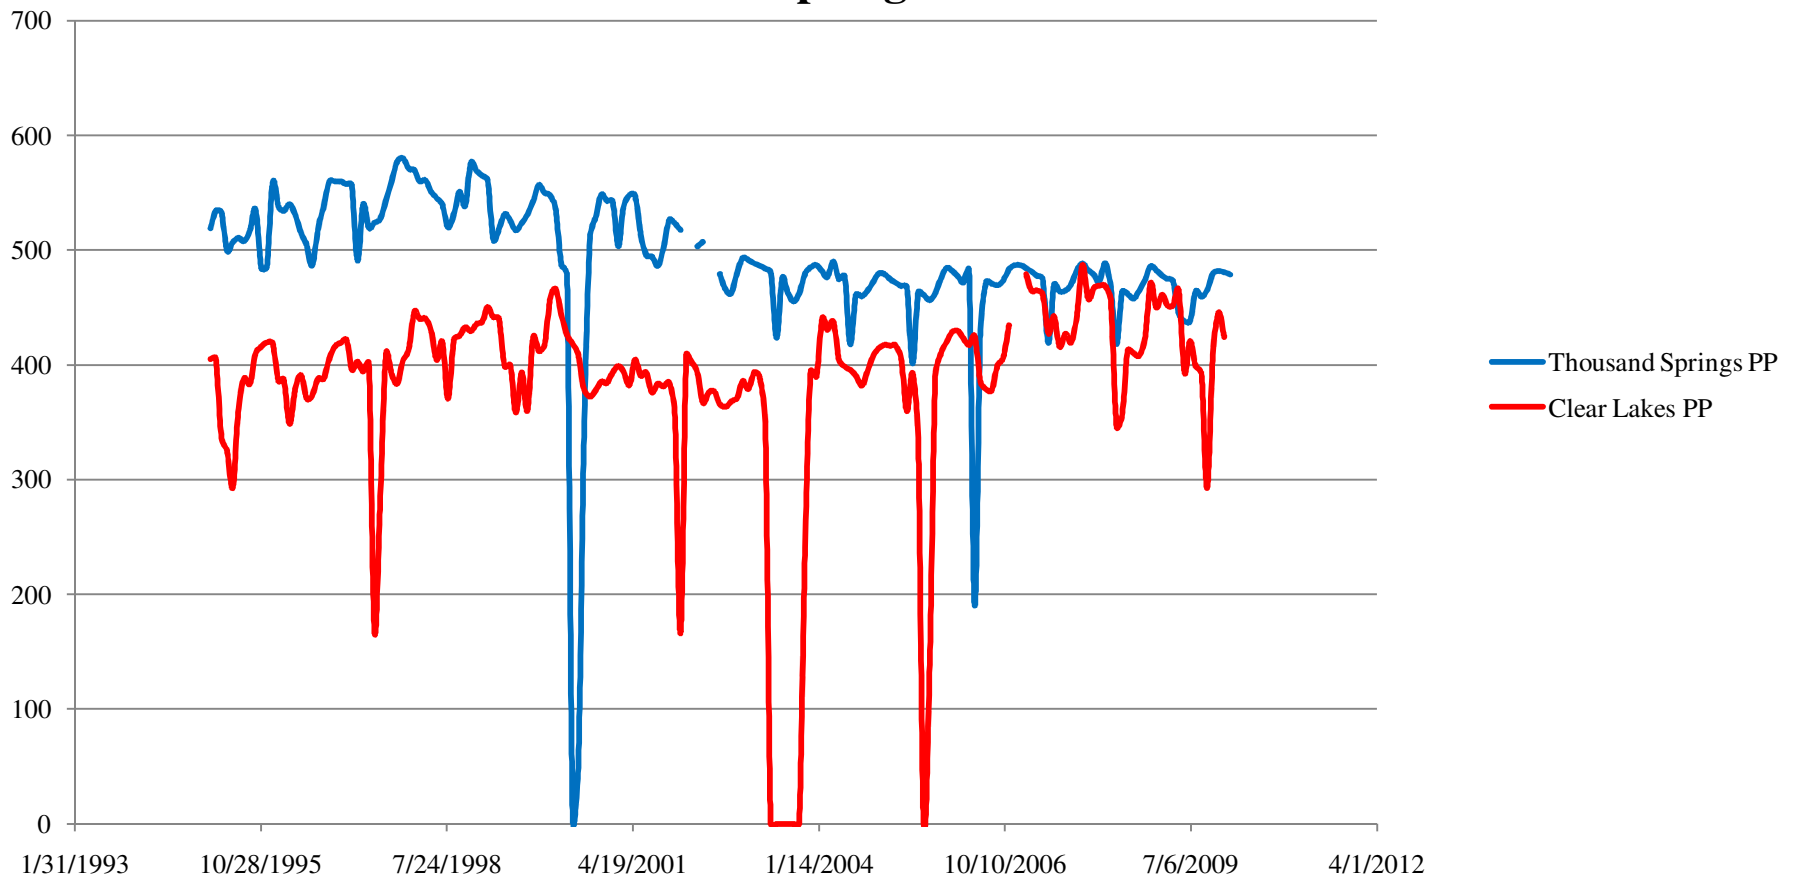

## **Thousand Springs, Clear Lakes and Lower Malad Plant Flow Data**

Pete Vidmar  
November 22, 2010

### Snake River Reach Gain near Thousand Springs 2001 & 2002

## Power Plant Flow Data for Thousand Springs and Clear Lakes