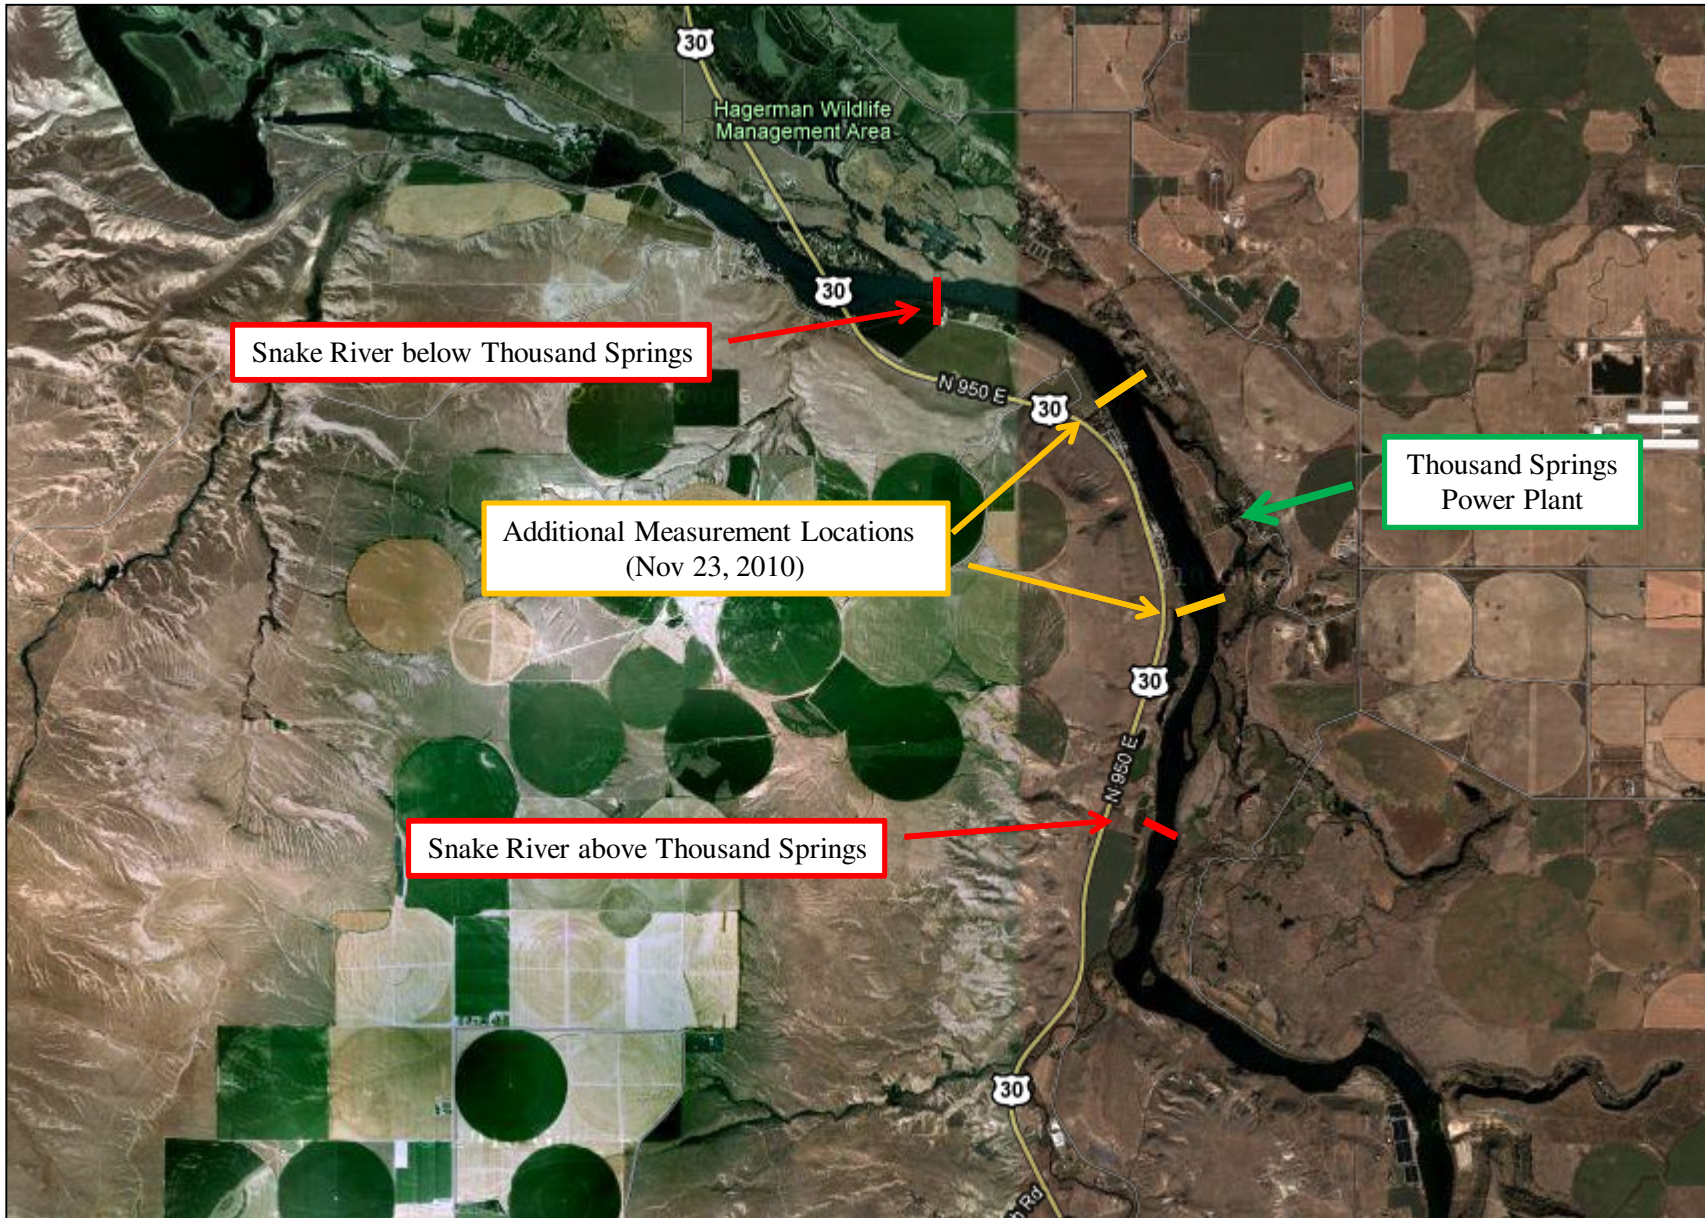

## **Thousand Springs, Clear Lakes and Lower Malad Plant Flow Data**

Pete Vidmar  
November 22, 2010

### Snake River Reach Gain near Thousand Springs 2001 & 2002

## Power Plant Flow Data for Thousand Springs and Clear Lakes

## Malad Spring Flow 1995 to 2009