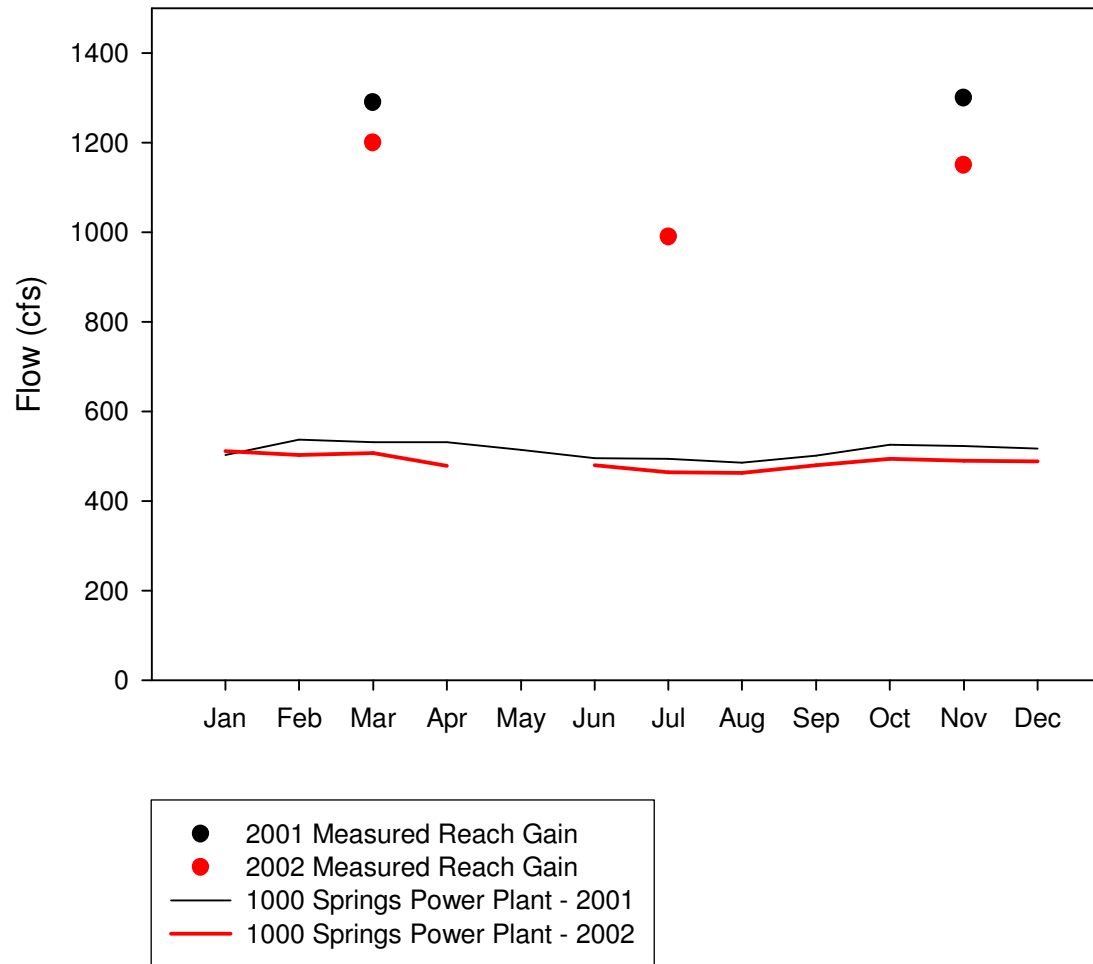

## **Thousand Springs, Clear Lakes and Lower Malad Plant Flow Data**

Pete Vidmar  
November 22, 2010

### Snake River Reach Gain near Thousand Springs 2001 & 2002

## Power Plant Flow Data for Thousand Springs and Clear Lakes

## Malad Spring Flow 1995 to 2009